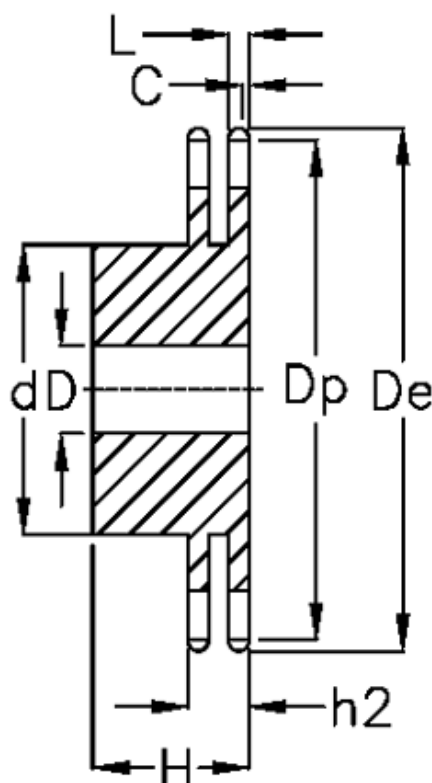

Article number: 616012003012

Description: Sprocket 06 B-2 Z=12 duplex  
predrilled

## Measures

C	= 1	h2	= 15.4
d	= 25	L	= 5.2
D	= 10±0,5	Number of teeth	= 12
De	= 40		
Dp	= 36.8		
For chain size	= 3/8" x 7/32"		
For chain type	= 06 B-2		
H	= 25		